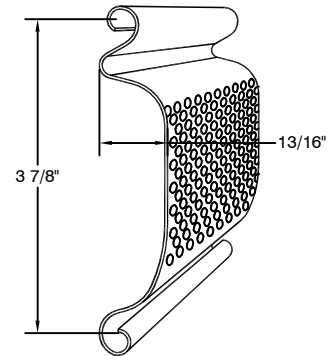

Hand Crank Operated
Face of Wall Mounted

Page #: Page 1

COIL SIDE ELEVATION

VERTICAL SECTION

FACE MOUNTED TO STEEL

FACE MOUNTED TO MASONRY

FACE MOUNTED TO TUBE

GUIDE SECTION

Motor Operated
Face of Wall Mounted

Page #: Page 2

BOTTOM BAR DETAIL

GUIDE DETAIL

Hexagon Hood

Square Hood

HOOD SHAPES AVAILABLE FOR THIS DOOR

CURTAIN