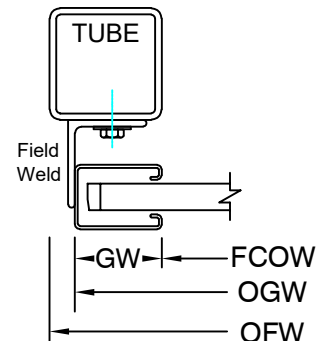

Hand Crank Operated
Face of Wall Mounted

Page #: Page 1

COIL SIDE ELEVATION

VERTICAL SECTION

FACE MOUNTED TO STEEL

FACE MOUNTED TO MASONRY

FACE MOUNTED TO TUBE

GUIDE SECTION

Motor Operated
Face of Wall Mounted

Page #: Page 2

BOTTOM BAR DETAIL

GUIDE DETAIL

Hexagon Hood

Square Hood

HOOD SHAPES AVAILABLE FOR THIS DOOR

CURTAIN