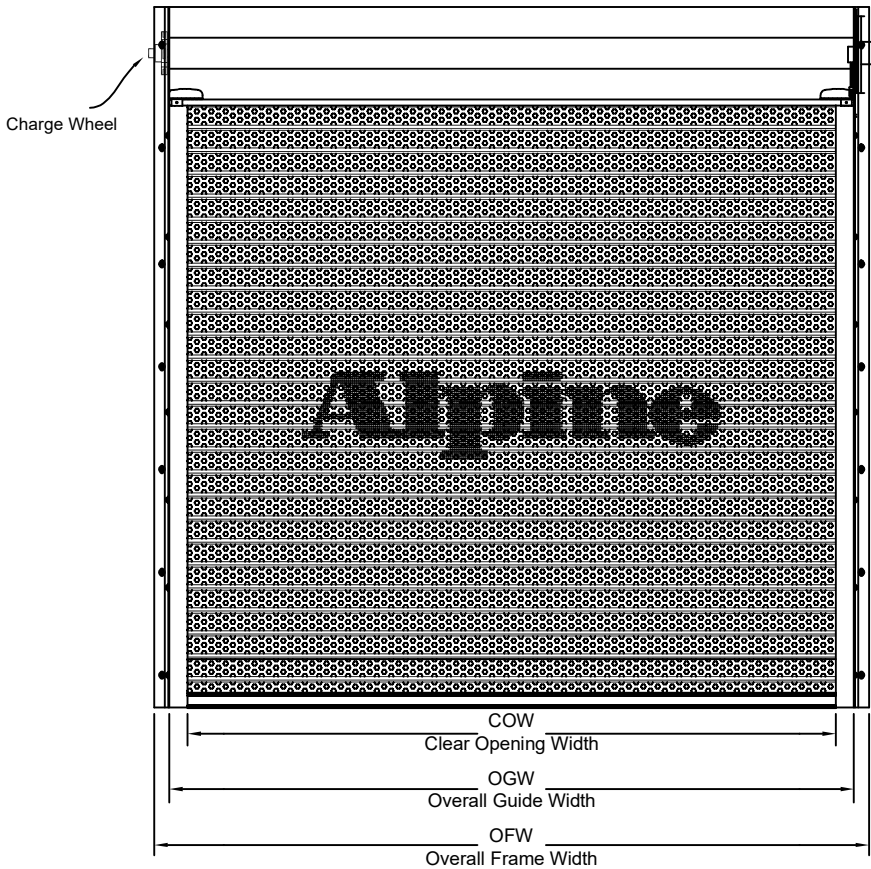

Hand Crank Operated
Face of Wall Mounted

Page #: Page 1

COIL SIDE ELEVATION

VERTICAL SECTION

FACE MOUNTED TO STEEL

FACE MOUNTED TO MASONRY

FACE MOUNTED TO TUBE

GUIDE SECTION

Motor Operated
Face of Wall Mounted

Page #: Page 2

BOTTOM BAR DETAIL

GUIDE DETAIL

Hexagon Hood

Square Hood

HOOD SHAPES AVAILABLE FOR THIS DOOR

CURTAIN