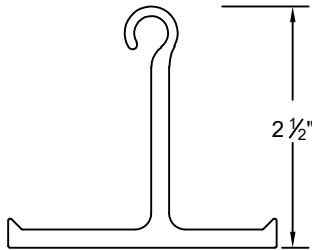

Hand Crank Operated
Face of Wall Mounted

Page #: Page 1

COIL SIDE ELEVATION

VERTICAL SECTION

FACE MOUNTED TO STEEL

FACE MOUNTED TO MASONRY

FACE MOUNTED TO TUBE

GUIDE SECTION

Motor Operated
Face of Wall Mounted

Page #: Page 2

BOTTOM BAR DETAIL

GUIDE DETAIL

Hexagon Hood

Square Hood

HOOD SHAPES AVAILABLE FOR THIS DOOR

CURTAIN