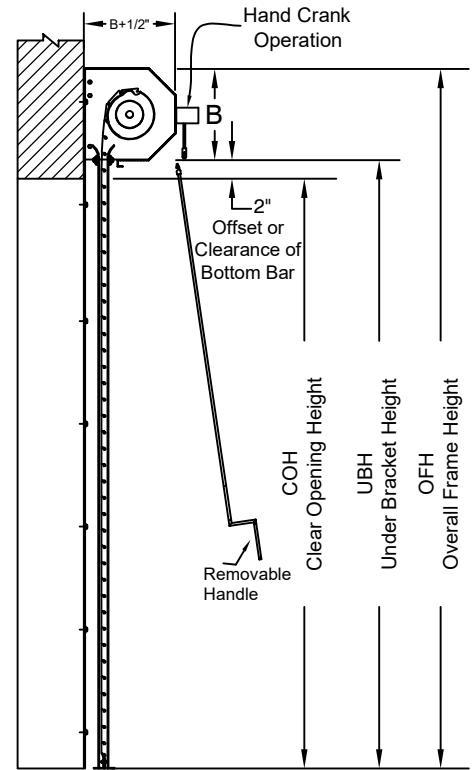

Hand Crank Operated
Face of Wall Mounted

Page #: Page 1

COIL SIDE ELEVATION

VERTICAL SECTION

FACE MOUNTED TO STEEL

FACE MOUNTED TO MASONRY

FACE MOUNTED TO TUBE

GUIDE SECTION

Motor Operated
Face of Wall Mounted

Page #: Page 2

BOTTOM BAR DETAIL

GUIDE DETAIL

Hexagon Hood

Square Hood

HOOD SHAPES AVAILABLE FOR THIS DOOR

CURTAIN