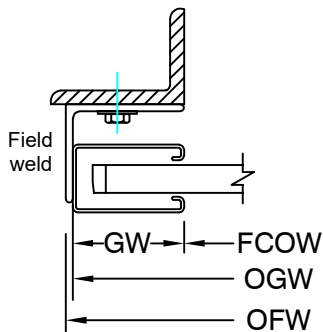

Hand Crank Operated
Face of Wall Mounted

Page #: Page 1

COIL SIDE ELEVATION

VERTICAL SECTION

FACE MOUNTED TO STEEL

FACE MOUNTED TO MASONRY

FACE MOUNTED TO TUBE

GUIDE SECTION

Motor Operated
Face of Wall Mounted

Page #: Page 2

BOTTOM BAR DETAIL

GUIDE DETAIL

Hexagon Hood

Square Hood

HOOD SHAPES AVAILABLE FOR THIS DOOR

CURTAIN