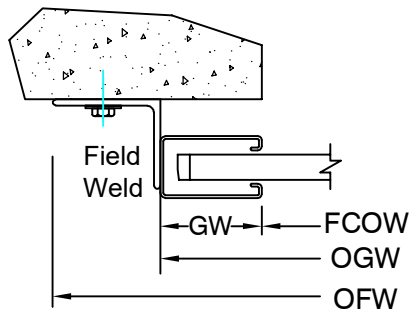

Hand Crank Operated
Face of Wall Mounted

Page #: Page 1

COIL SIDE ELEVATION

VERTICAL SECTION

FACE MOUNTED TO STEEL

FACE MOUNTED TO MASONRY

FACE MOUNTED TO TUBE

GUIDE SECTION

Motor Operated
Face of Wall Mounted

Page #: Page 2

BOTTOM BAR DETAIL

GUIDE DETAIL

Hexagon Hood

Square Hood

HOOD SHAPES AVAILABLE FOR THIS DOOR

CURTAIN